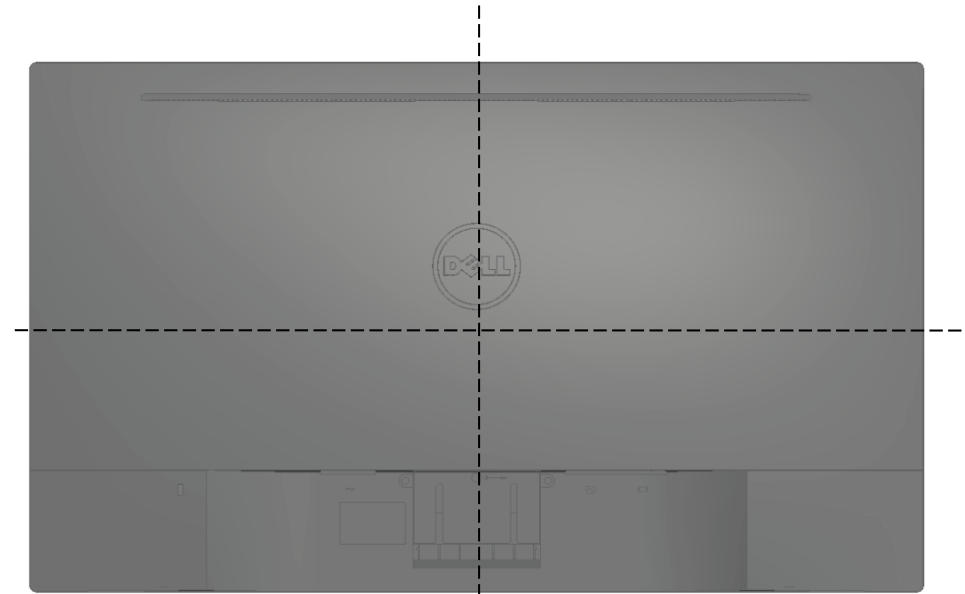

# SE2416HM Outline Dimensions

Nominal Dimensions  
Unit: mm/(inch)

Back view of Monitor without stand